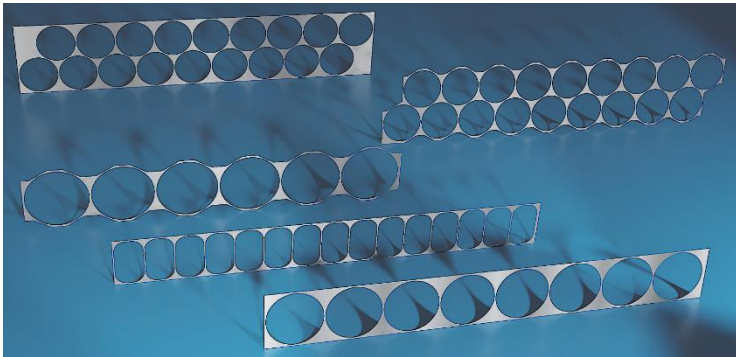

# METPACKER

beyond technology

Irregular End Line

[metpacker.com](http://metpacker.com)

- Irregular Compound Liner with Nozzle or Showerhead system
- Pre-curling and final full curling with die

### Key features

- Customized specific line design possible
- Compact line
- One centralized 15" touchscreen to control and all stations efficiently

Line Specifications	
<b>Max. diagonal</b>	<b>Capacity</b>
120 mm	150 epm
220 mm	120 epm
360 mm	100 epm