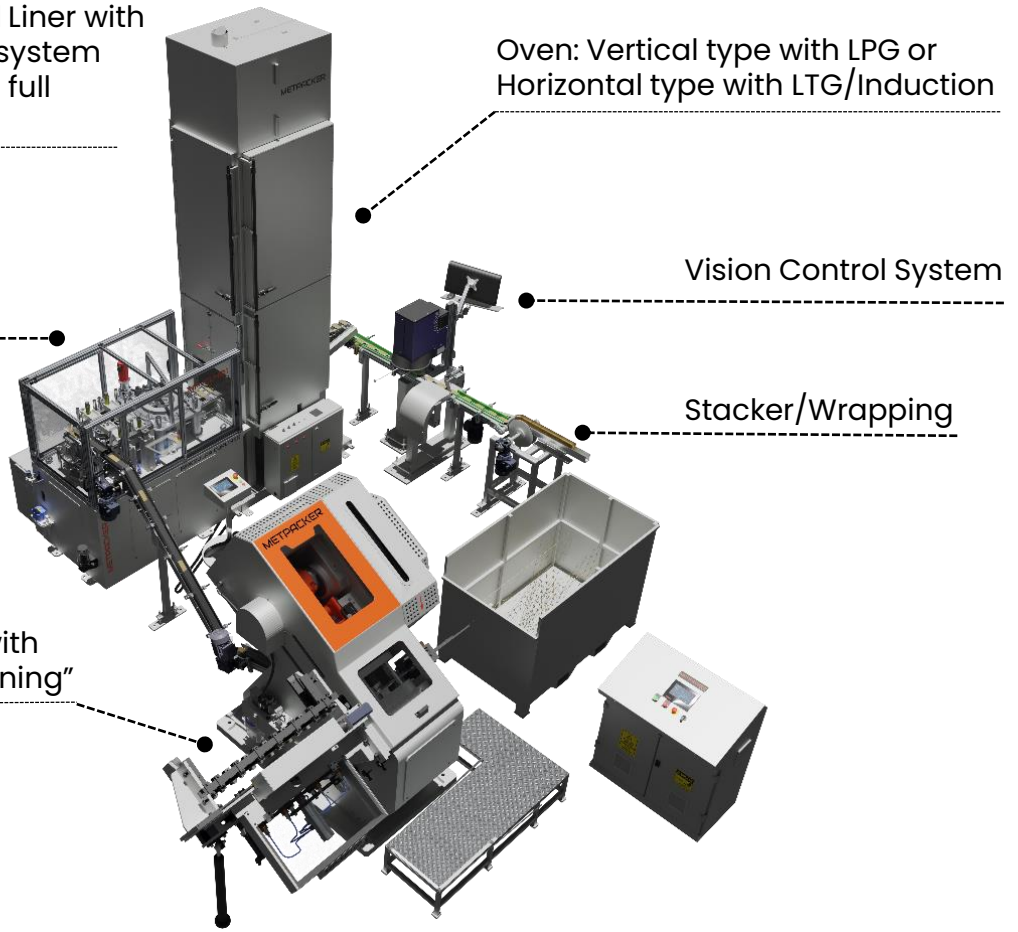

# METPACKER

beyond technology

Irregular End Line

[metpacker.com](http://metpacker.com)

- Irregular Compound Liner with Nozzle or Showerhead system
- Pre-curling and final full curling with die

### Key features

- Customized specific line design possible
- Compact line
- One centralized 15" touchscreen to control and all stations efficiently

Line Specifications	
<b>Max. diagonal</b>	<b>Capacity</b>
120 mm	150 epm
220 mm	120 epm
360 mm	100 epm