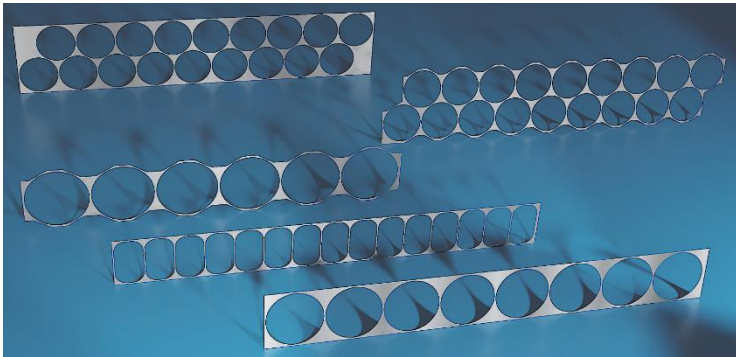

METPACKER

beyond technology

Irregular End Line

metpacker.com

- Irregular Compound Liner with Nozzle or Showerhead system
- Pre-curling and final full curling with die

Key features

- Customized specific line design possible
- Compact line
- One centralized 15" touchscreen to control and all stations efficiently

Line Specifications	
Max. diagonal	Capacity
120 mm	120 epm
220 mm	100 epm
360 mm	90 epm