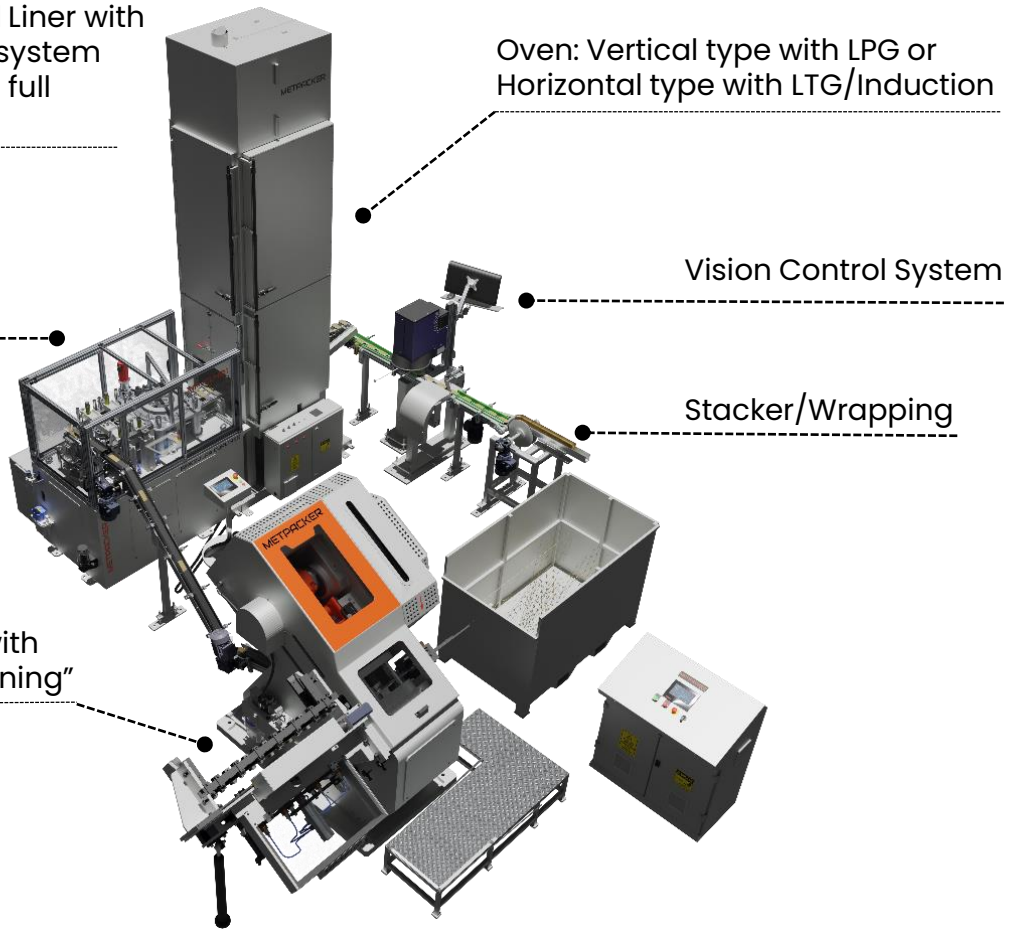

METPACKER

beyond technology

Irregular End Line

metpacker.com

- Irregular Compound Liner with Nozzle or Showerhead system
- Pre-curling and final full curling with die

Key features

- Customized specific line design possible
- Compact line
- One centralized 15" touchscreen to control and all stations efficiently

Line Specifications	
Max. diagonal	Capacity
120 mm	120 epm
220 mm	100 epm
360 mm	90 epm