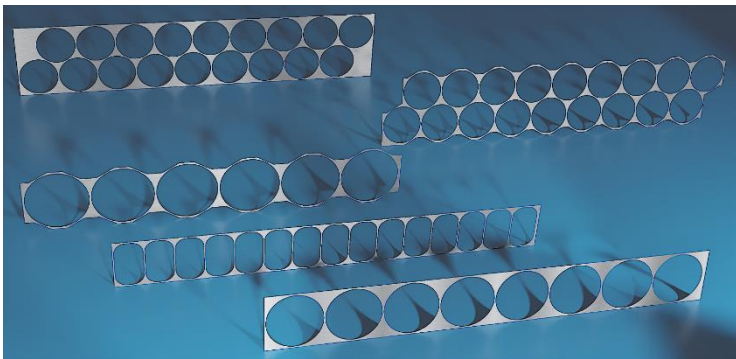

METPACKER

beyond technology

Irregular End Making Line

metpacker.com

- Irregular Compound Liner with Nozzle or Showerhead system
- Pre-curling and final full curling with die

Key features

- Customized specific line design possible
- Compact line
- One centralized 15" touchscreen to control all the stations efficiently

Line Specifications	
Max. diagonal	Capacity
120 mm	120 epm
220 mm	100 epm
360 mm	90 epm