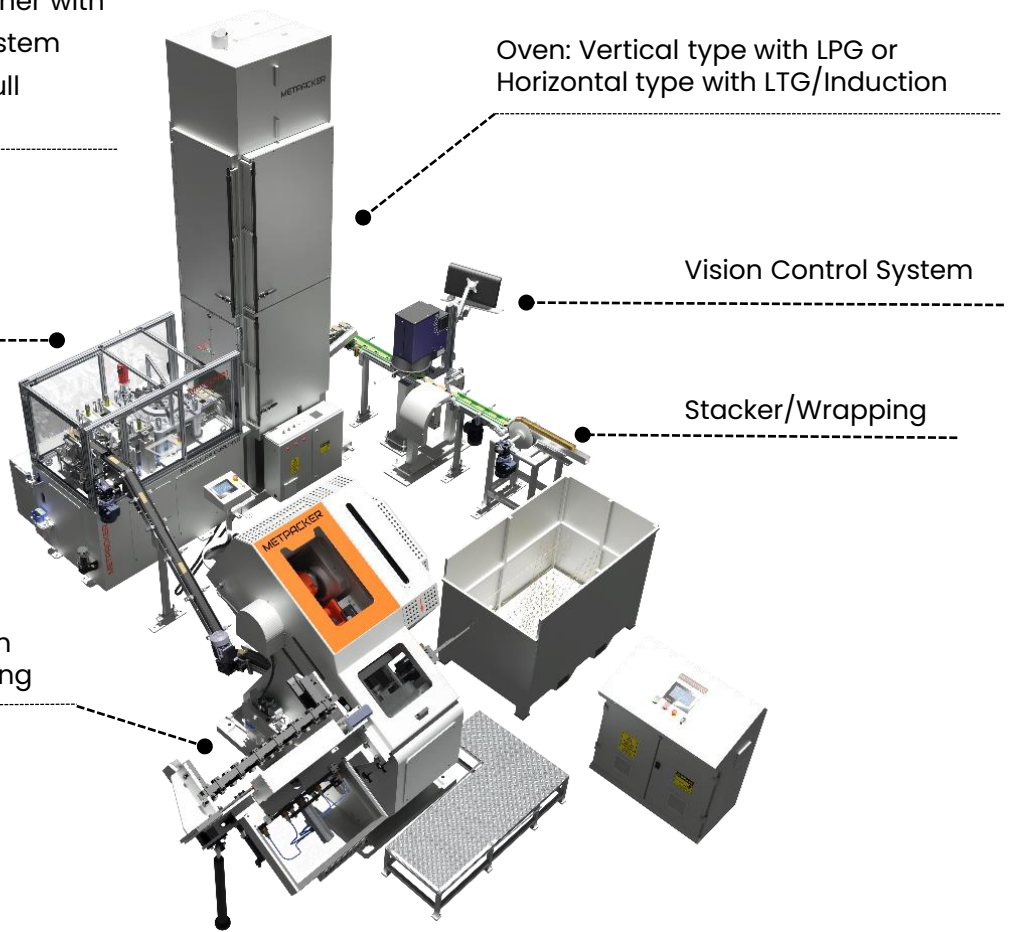

METPACKER

beyond technology

Irregular End Making Line

metpacker.com

- Irregular Compound Liner with Nozzle or Showerhead system
- Pre-curling and final full curling with die

Key features

- Customized specific line design possible
- Compact line
- One centralized 15" touchscreen to control all the stations efficiently

Line Specifications	
Max. diagonal	Capacity
120 mm	120 epm
220 mm	100 epm
360 mm	90 epm